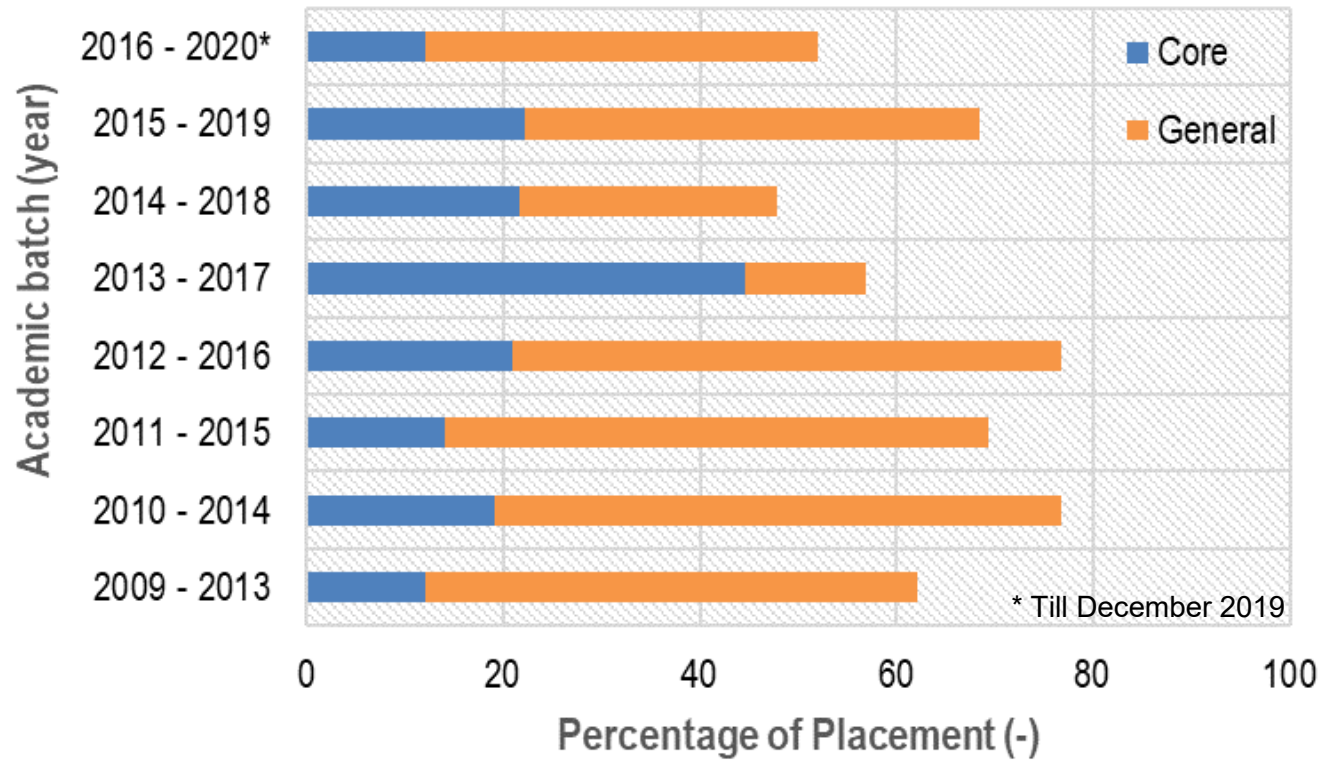

Placement record since 2013

The following Core and general companies visited for placement to B.Tech. chemical engineering students.