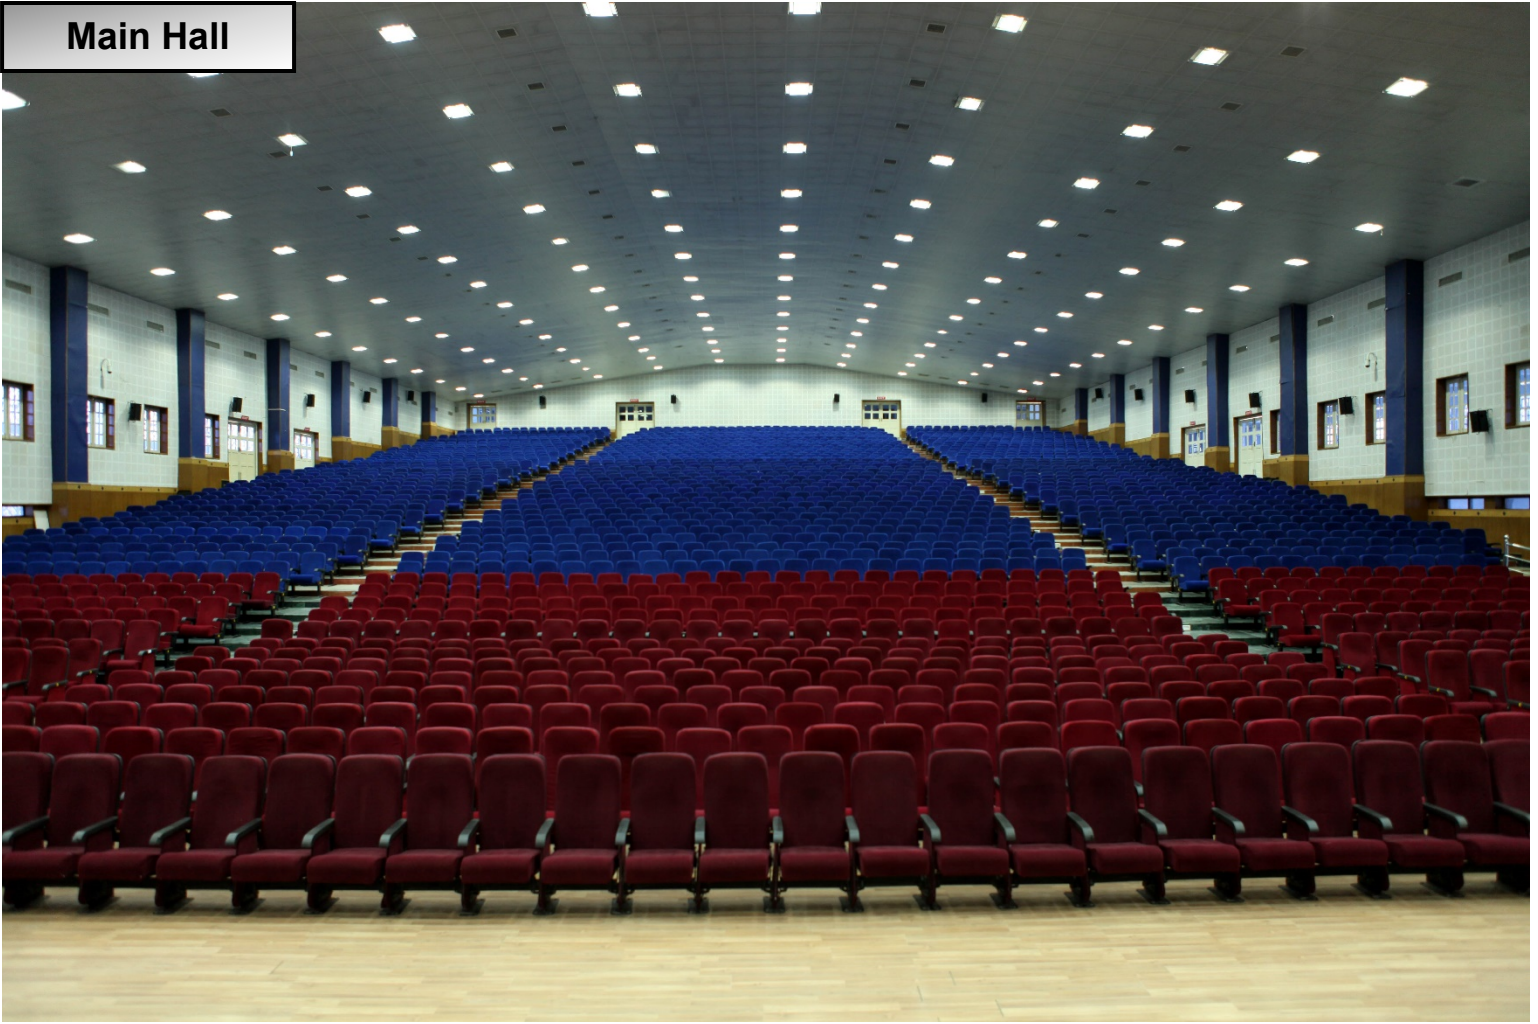

SRM Institute of Science and Technology Estate Office

Auditorium

The Dr.T.P.Ganesan Auditorium at SRMIST has a capacity of 3000 viewer's seats and 100 stage seats. It is fully media equipped with LCD Projectors and HD Sounds System. The hall is fully air-conditioned (centralized).

The building also has two Mini Auditoriums under the ramp portion each with a capacity of 250 viewers seats and 20 stage seats (Mini Hall – I & II). All the halls are fully air-conditioned.

Dr.T.P.Ganesan Auditorium

Sl. No	Name of the Hall	Area	Capacity	Remarks
1	Main Hall	206'0" X 121'6"	3000	
2	Mini Hall – I	78'0" X 51'0"	250	
3	Mini Hall – II	78'0" X 51'0"	250	

Auditorium

Main Hall

Mini Hall – I

Mini Hall – II

Seminar Hall

The Institute encompasses of the following Seminar Halls, which are designed to accelerate the teaching learning process using modern technological aids. It is normally used to give presentations, seminar and student activities etc. The halls are fully air-conditioned and is media equipped with LCD Projector and sound system. The list of Seminar Halls are furnished below.